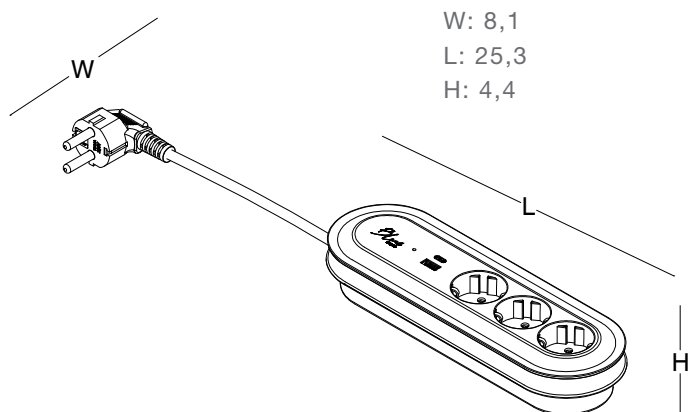

product family _____

Blue socket

BLUE SOCKET BOX / 3 SOCKETS /
USB-A - USB-C / WITH 1,5m - 3m CABLE - BLACK

BLUE SOCKET BOX / 3 SOCKETS /
USB-A - USB-C / WITH 1,5m - 3m CABLE - WHITE

BLUE CABLE WINDING APPARATUS AND
SOCKET BOX CONNECTION / UNDER TABLE TOP

BLUE SOCKET BOX CONNECTION / SIDE TABLE TOP

BLUE SOCKET BOX CONNECTION/ UNDER TABLE TOP

size chart _____

color options _____

socket and connection parts _____

white

black

product family _____

Blue stand with socket

BLUE STAND WITH SOCKET / 3 SOCKETS /
USB-A - USB-C / WITH 3m CABLE - WHITE

BLUE STAND WITH SOCKET / 3 SOCKETS /
USB-A - USB-C / WITH 3m CABLE - BLACK

size chart _____

W: 22
L: 22
H: 109