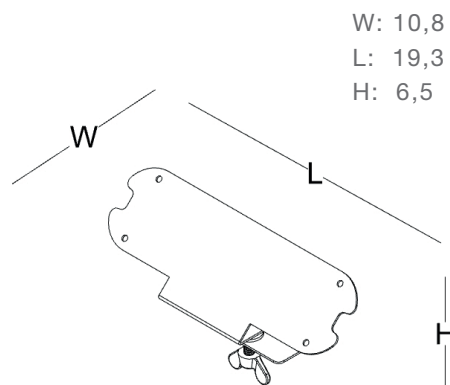

product family _____

Blue socket

BLUE SOCKET BOX / 3 SOCKETS /
USB-A - USB-C / WITH 1,5m - 3m CABLE - BLACK

BLUE SOCKET BOX / 3 SOCKETS /
USB-A - USB-C / WITH 1,5m - 3m CABLE - WHITE

BLUE CABLE WINDING APPARATUS AND
SOCKET BOX CONNECTION / UNDER TABLE TOP

BLUE SOCKET BOX CONNECTION / SIDE TABLE TOP

BLUE SOCKET BOX CONNECTION/ UNDER TABLE TOP

size chart _____

color options _____

socket and connection parts _____

white

black

product family _____

Blue stand with socket

BLUE STAND WITH SOCKET / 3 SOCKETS /
USB-A - USB-C / WITH 3m CABLE - WHITE

BLUE STAND WITH SOCKET / 3 SOCKETS /
USB-A - USB-C / WITH 3m CABLE - BLACK

size chart _____

W: 22
L: 22
H: 109