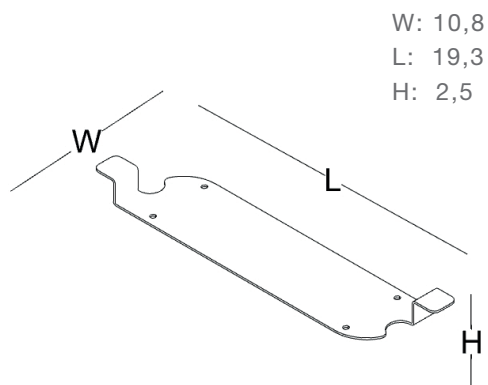

product family _____

Blue socket

BLUE SOCKET BOX / 3 SOCKETS /
USB-A - USB-C / WITH 1,5m - 3m CABLE - BLACK

BLUE SOCKET BOX / 3 SOCKETS /
USB-A - USB-C / WITH 1,5m - 3m CABLE - WHITE

BLUE CABLE WINDING APPARATUS AND
SOCKET BOX CONNECTION / UNDER TABLE TOP

BLUE SOCKET BOX CONNECTION / SIDE TABLE TOP

BLUE SOCKET BOX CONNECTION/ UNDER TABLE TOP

size chart _____

color options _____

socket and connection parts _____

white

black

product family _____

Blue stand with socket

BLUE STAND WITH SOCKET / 3 SOCKETS /
USB-A - USB-C / WITH 3m CABLE - WHITE

BLUE STAND WITH SOCKET / 3 SOCKETS /
USB-A - USB-C / WITH 3m CABLE - BLACK

size chart _____

W: 22
L: 22
H: 109