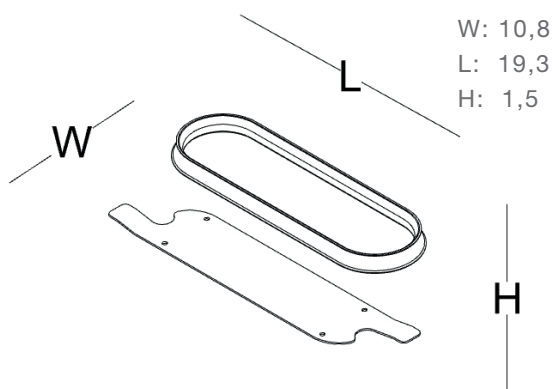

product family _____

Blue socket

BLUE SOCKET BOX / 3 SOCKETS /
USB-A - USB-C / WITH 1,5m - 3m CABLE - BLACK

BLUE SOCKET BOX / 3 SOCKETS /
USB-A - USB-C / WITH 1,5m - 3m CABLE - WHITE

BLUE CABLE WINDING APPARATUS AND
SOCKET BOX CONNECTION / UNDER TABLE TOP

BLUE SOCKET BOX CONNECTION / SIDE TABLE TOP

BLUE SOCKET BOX CONNECTION/ UNDER TABLE TOP

size chart _____

color options _____

socket and connection parts _____

white

black

product family _____

Blue stand with socket

BLUE STAND WITH SOCKET / 3 SOCKETS /
USB-A - USB-C / WITH 3m CABLE - WHITE

BLUE STAND WITH SOCKET / 3 SOCKETS /
USB-A - USB-C / WITH 3m CABLE - BLACK

size chart _____

W: 22
L: 22
H: 109