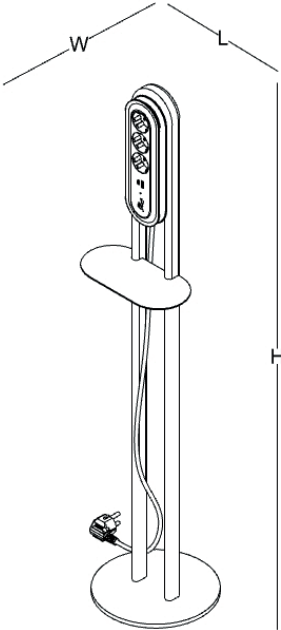

product family _____

Blue socket

BLUE SOCKET BOX / 3 SOCKETS /
USB-A - USB-C / WITH 1,5m - 3m CABLE - BLACK

BLUE SOCKET BOX / 3 SOCKETS /
USB-A - USB-C / WITH 1,5m - 3m CABLE - WHITE

BLUE CABLE WINDING APPARATUS AND
SOCKET BOX CONNECTION / UNDER TABLE TOP

BLUE SOCKET BOX CONNECTION / SIDE TABLE TOP

BLUE SOCKET BOX CONNECTION/ UNDER TABLE TOP

size chart _____

color options _____

socket and connection parts _____

white

black

product family _____

Blue stand with socket

BLUE STAND WITH SOCKET / 3 SOCKETS /
USB-A - USB-C / WITH 3m CABLE - WHITE

BLUE STAND WITH SOCKET / 3 SOCKETS /
USB-A - USB-C / WITH 3m CABLE - BLACK

size chart _____

W: 22
L: 22
H: 109

color options _____

socket color

white

black

metal (stand)

white

grey

sand